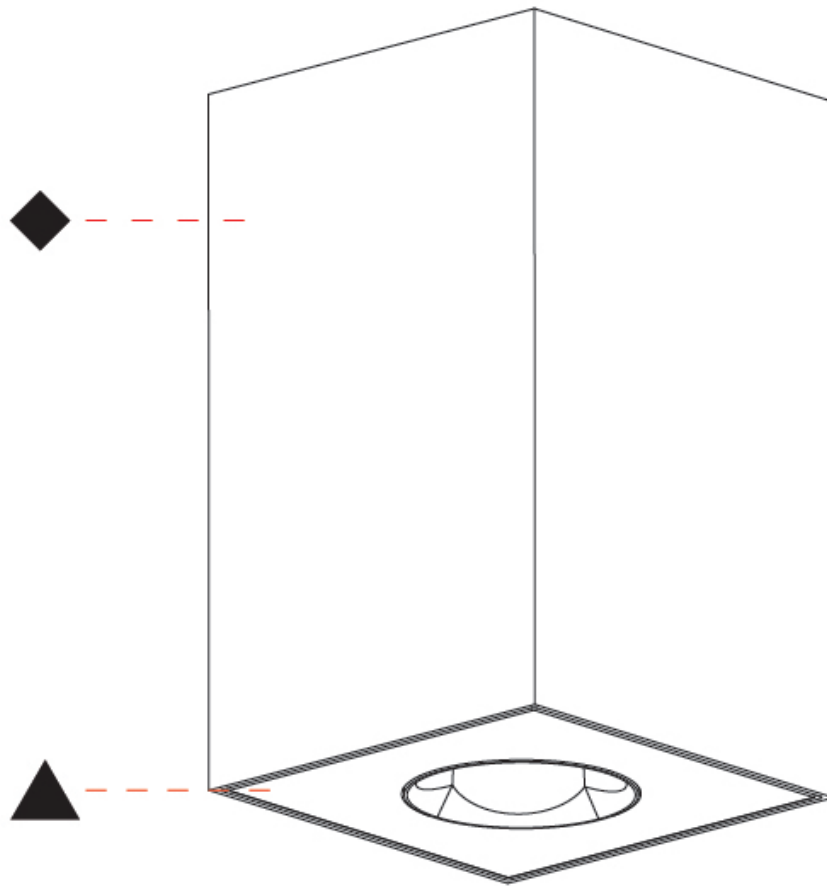

OIKO PRO SQUARE SURFACE

A3D238-

PROJECT	_____
TYPE	_____
SPECIFIER	_____
QUANTITY	_____
DATE	_____