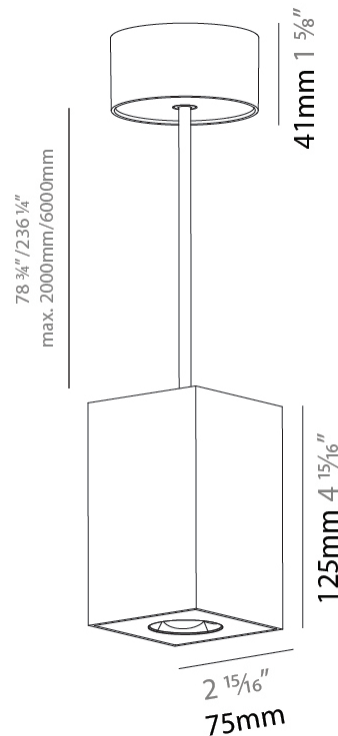

GENERAL

Series: Oiko Pro Square
Partner: Prolicht
Division: Architectural
Installation: Suspension
Product Type: Pendant
Mounting Location: Ceiling
Light Distribution: Direct

PHYSICAL

Shape: Square
Length (mm): 75
Length (in): 2 ¹⁵/₁₆
Width (mm): 75
Width (in): 2 ¹⁵/₁₆
Height (mm): 125
Height (in): 4 ⁷/₁₆
Weight (kg): 0.769

Fixture Finish: SSR / BKV / CWI / CRY / HAB / UFT / ITA / RUA / FTG / MYG / LOD / PUS / FRO / FUP / KIA / POP / BLS / SPG / MEY / GOH / CHC / COM / ABZ / JAG / OBR / MOS / ROR

Fixture Material: Metal

Cable Details: 2000mm / 6000mm Cable - Options : Transparent, Black, White, Red, Orange

ELECTRICAL

Lamp Type: LED (Zhaga Standard)
Input Wattage (W): 12.9
Dimming: Tri-Mode (Non-Dimming and Phase Dimming (120Vac only) and 0-10V Dimming)
Driver Included: No
Driver Location: Remote
Driver Type: Constant Current - Universal
Driver Class: Class 2
Input Voltage (V): 120 - 277
Constant Current (MA): 350

LED

Color Temperature (°K): 2700 / 3000 / 3500 / 4000
Max. Delivered Lumen (lm): 1218 / 1214 / 1272 / 1283
Nominal Lumen (lm): 1473 / 1468 / 1538 / 1552
CRI: >90 CRI
Lamp Life (hrs): 50000

OPTICAL

Reflector°: 34
Adjustability: Fixed

RATINGS AND CERTIFICATIONS

Certified By: Certified for North American Standards
IP rating: IP20