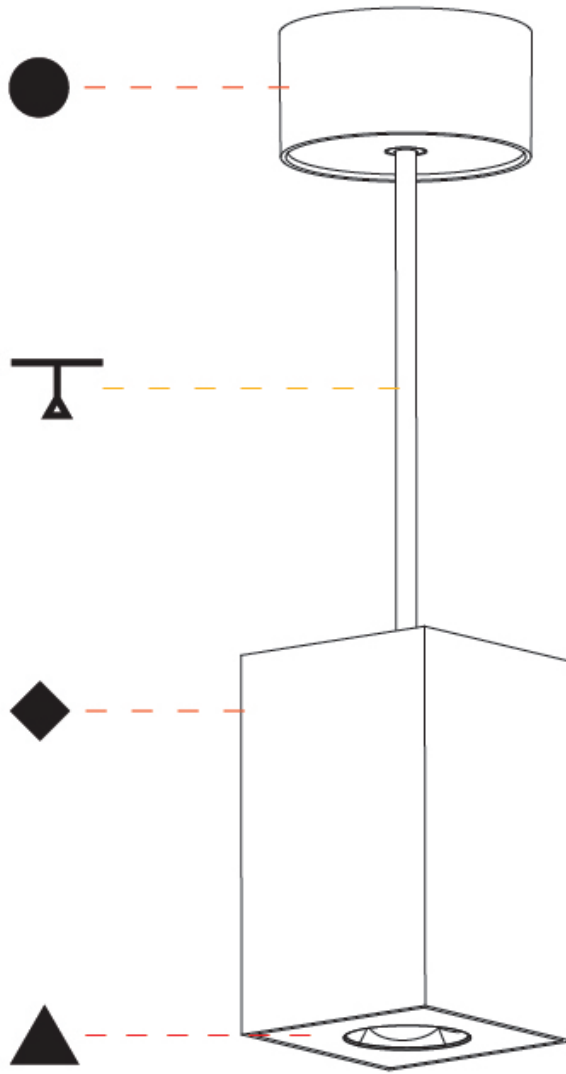

OIKO PRO SQUARE SUSPENSION

A300398-

PROJECT	_____
TYPE	_____
SPECIFIER	_____
QUANTITY	_____
DATE	_____